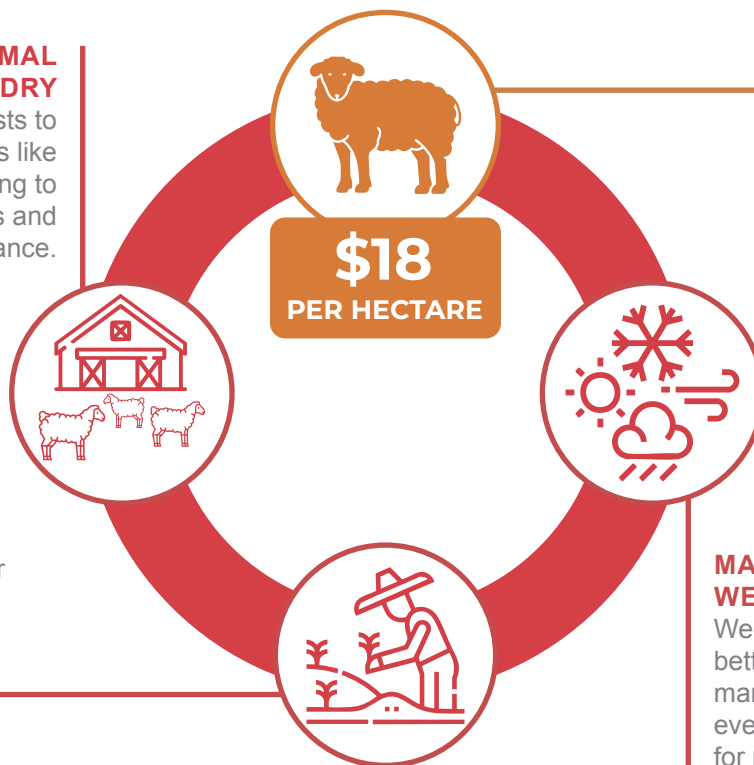

## WHAT THE EXPANDED PROGRAM WILL MEAN FOR YOUR FLOCK

We know that your success depends on healthy pastures and thriving animals. Building on a proven model of climate research and on ground support, we are proposing an expanded program the National Agri-Climate Program (NACP) designed to help you navigate climate variability with greater confidence.

### INFORMED ANIMAL HUSBANDRY

Use climate forecasts to better time key events like lambing, shearing and joining to improve welfare outcomes and flock performance.

### SMARTER PASTURE MANAGEMENT

Get a clearer picture of the season ahead to inform your grazing strategy, manage for potential feed gaps and optimise stocking rates.

### A CLEAR FINANCIAL BENEFIT

NACP is built on a forecast system that has been assessed to provide a value of \$18 per hectare for sheep enterprises through better decision making.